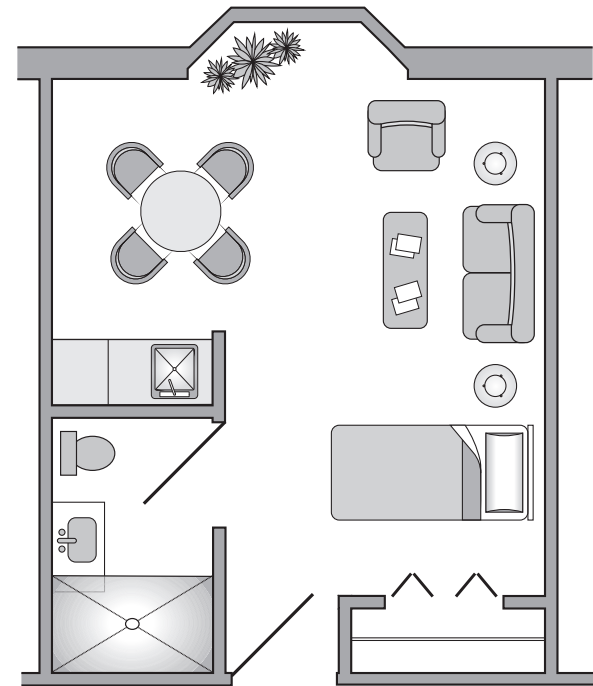

Two Room Private Suite  
393 Square Feet

One Room Private Suite  
293 Square Feet